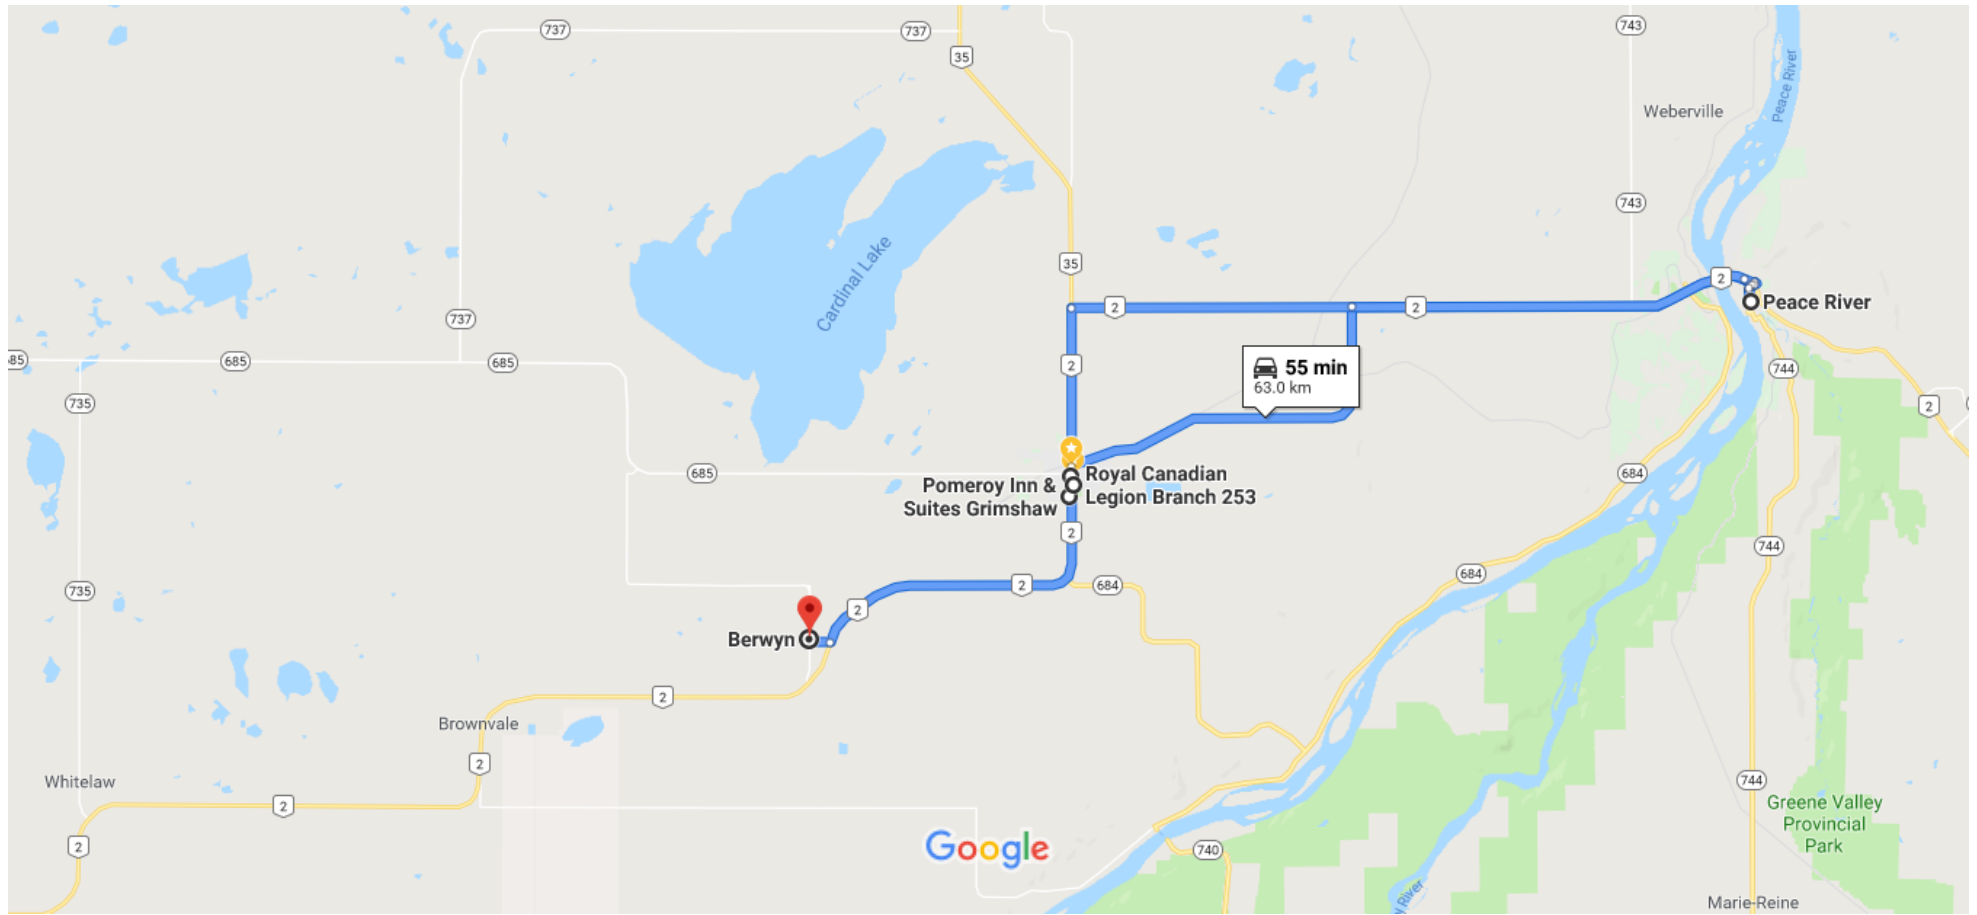

Cost of Guests Lunch: \$ 12.00

Cost of Guest's Banquet: \$ 18.00

Dee-Jay Motel, 51 Street, Grimshaw, AB to Berwyn, AB

Drive 63.0 km, 55 min

From Edmonton- Use Peace River route. From Grande Prairie- Use Berwyn Route.

Map data ©2019 Google 2 km

Dee-Jay Motel

4909 51 St, Grimshaw, AB T0H 1W0

- ↑ 1. Head south on 51 St toward 49 Ave

i Destination will be on the right

650 m

2 min (650 m)

Pomeroy Inn & Suites Grimshaw

4311 51 St, Grimshaw, AB T0H 1W0

↑ 2. Head north on 51 St toward Geyer Ave
350 m

↘ 3. Turn right onto 47 Ave
 Destination will be on the right
64 m

2 min (450 m)

Royal Canadian Legion Branch 253

5011 49 Ave, Grimshaw, AB T0H 1W0

Follow AB-2 E to 100 Ave in Peace River

12 min (12.6 km)

↘ 7. Turn right onto AB-2 E
11.7 km

↘ 8. Take the exit toward AB-744 S
270 m

-  9. Turn right onto AB-744 S (signs for Peace River/Town Centre)
130 m
-  10. At the roundabout, take the 3rd exit onto 100 St/AB-744 S
450 m
-  11. Turn left onto 100 Ave
17 s (64 m)